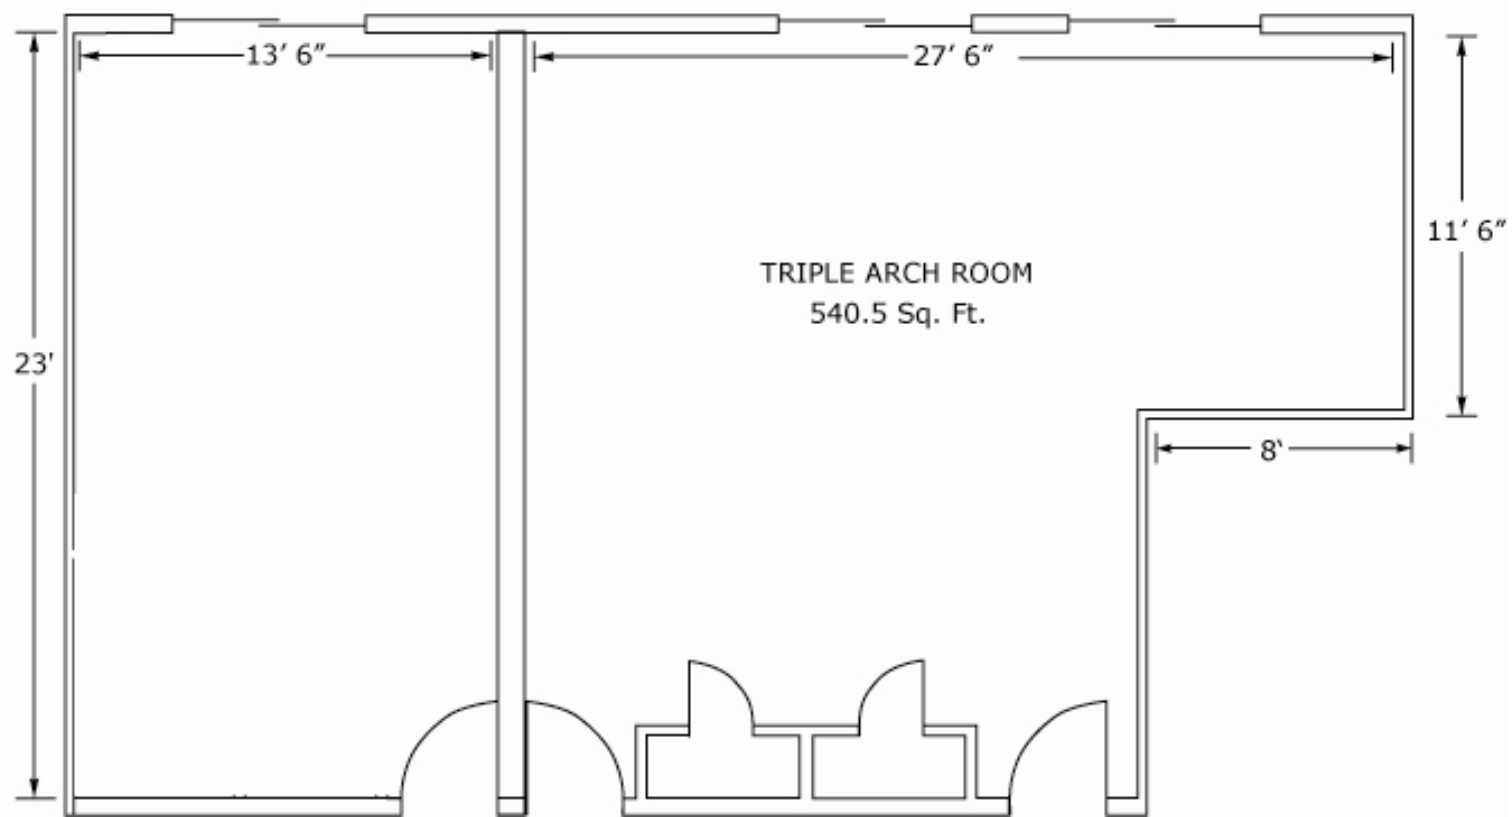

Lake Powell

ROOM DIAGRAMS

THE NAVAJO ROOM & TOWER BUTTE

THE RAINBOW ROOM & DRIFTWOOD LOUNGE

Size 88' dia. Capacity: Banquet-300

THE TRIPLE ARCH ROOM

Capacities: Board Room - 16

DRIFTWOOD BAR & POOL