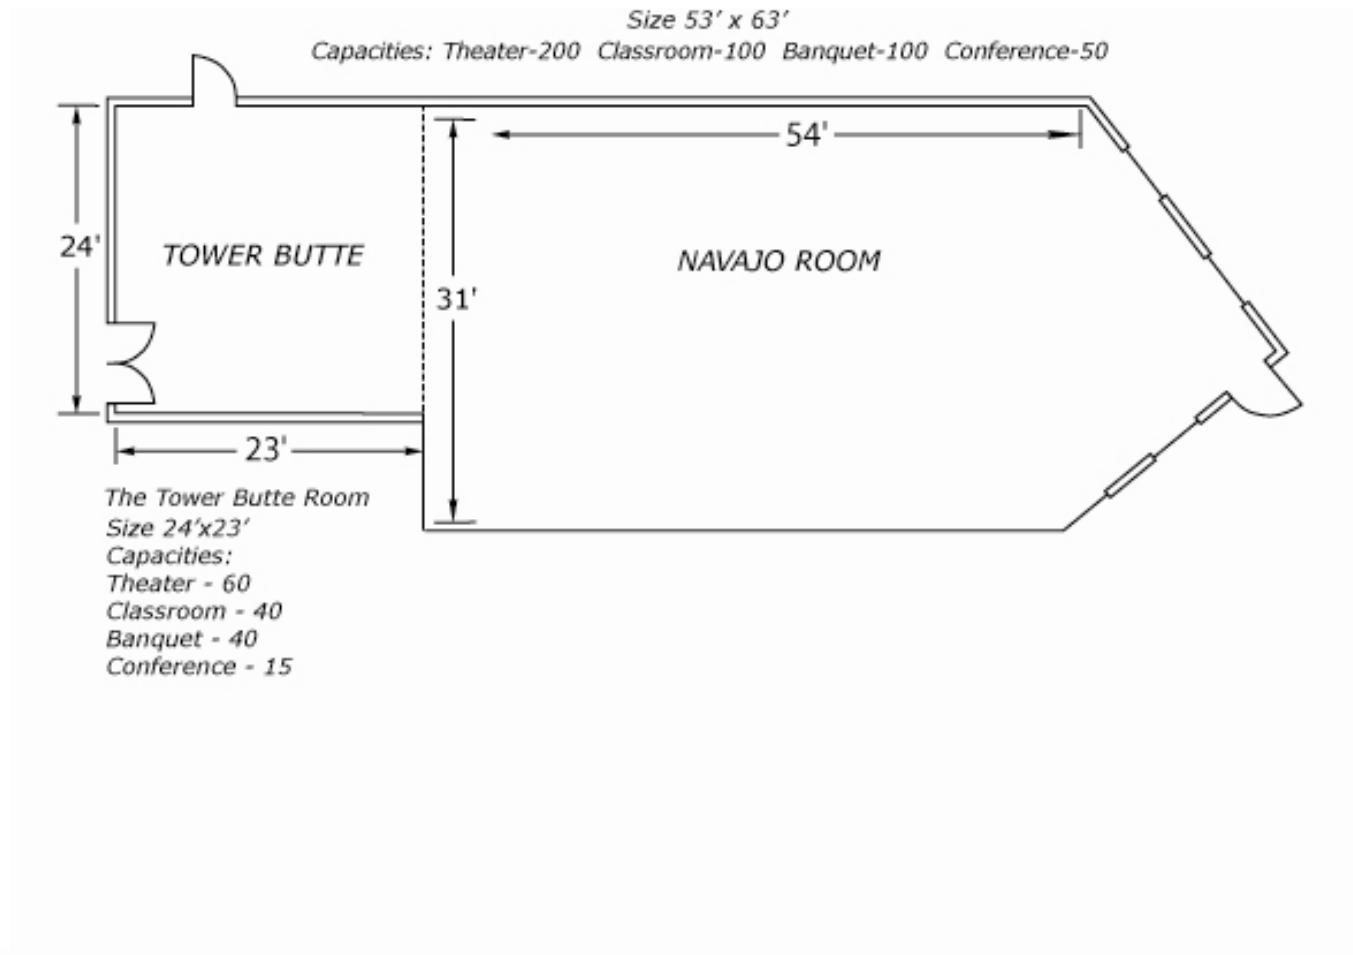

Lake Powell

ROOM DIAGRAMS

THE NAVAJO ROOM & TOWER BUTTE

THE RAINBOW ROOM & DRIFTWOOD LOUNGE

Size 88' dia. Capacity: Banquet-300

THE TRIPLE ARCH ROOM

Capacities: Board Room - 16

DRIFTWOOD BAR & POOL