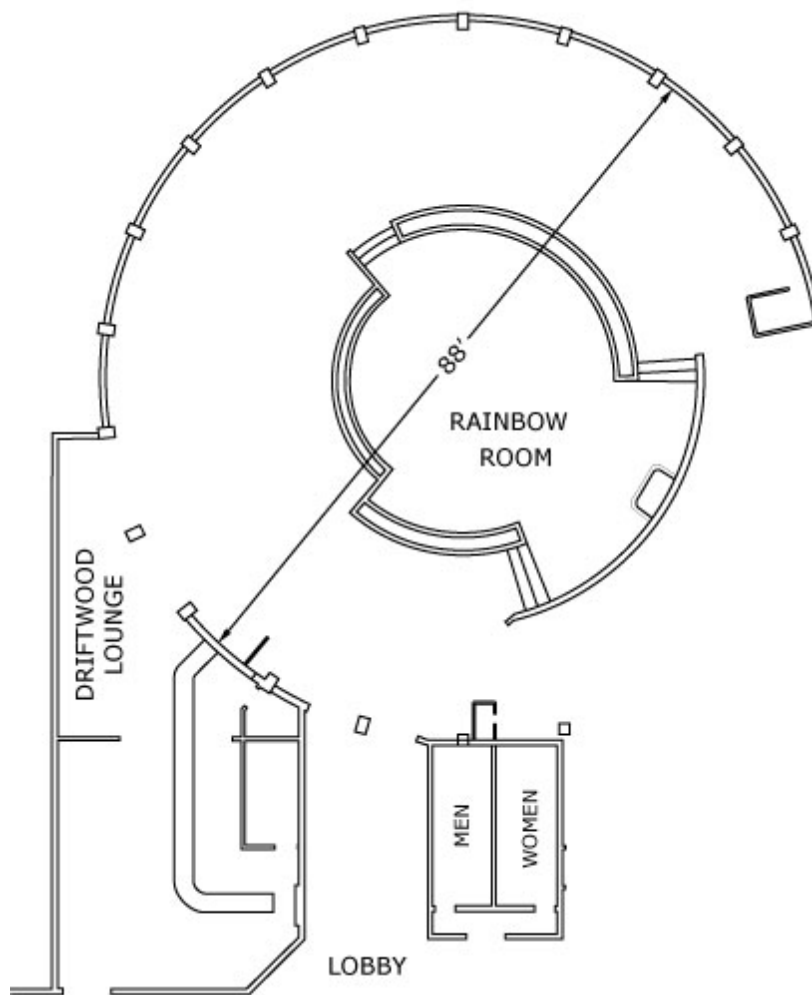

Lake Powell

ROOM DIAGRAMS

THE NAVAJO ROOM & TOWER BUTTE

THE RAINBOW ROOM & DRIFTWOOD LOUNGE

Size 88' dia. Capacity: Banquet-300

THE TRIPLE ARCH ROOM

Capacities: Board Room - 16

DRIFTWOOD BAR & POOL