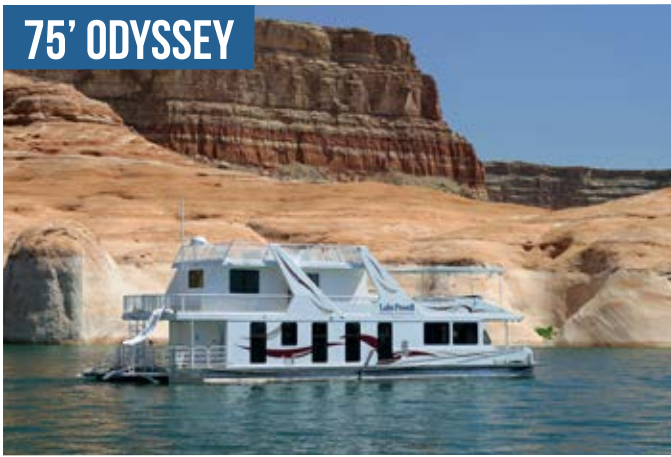

75' ODYSSEY

SLEEPS: 16 STATEROOMS: 6 BATHROOMS: 3

AVAILABLE AT WAHWEAP MARINA

65' AXIOM

SLEEPS: 8 STATEROOMS: 4 BATHROOMS: 2

AVAILABLE AT WAHWEAP MARINA

75' EXCURSION

SLEEPS: 14 STATEROOMS: 5 BATHROOMS: 2

AVAILABLE AT WAHWEAP & BULLFROG MARINA

62' JOURNEY

SLEEPS: 12 STATEROOMS: 4 BATHROOMS: 2

AVAILABLE AT WAHWEAP MARINA

LAKE POWELL
HOUSEBOAT RENTALS

Call 888.896.3829

or visit

LakePowell.com

LAKE POWELL
HOUSEBOAT RENTALS

*Your home,
away from
it all.*

59' DISCOVERY XL

SLEEPS: 12 STATEROOMS: 2 BATHROOMS: 1.5

AVAILABLE AT WAHWEAP & BULLFROG MARINA

54' ESCAPE

SLEEPS: 12 STATEROOMS: 4 BATHROOMS: 2

AVAILABLE AT BULLFROG MARINA