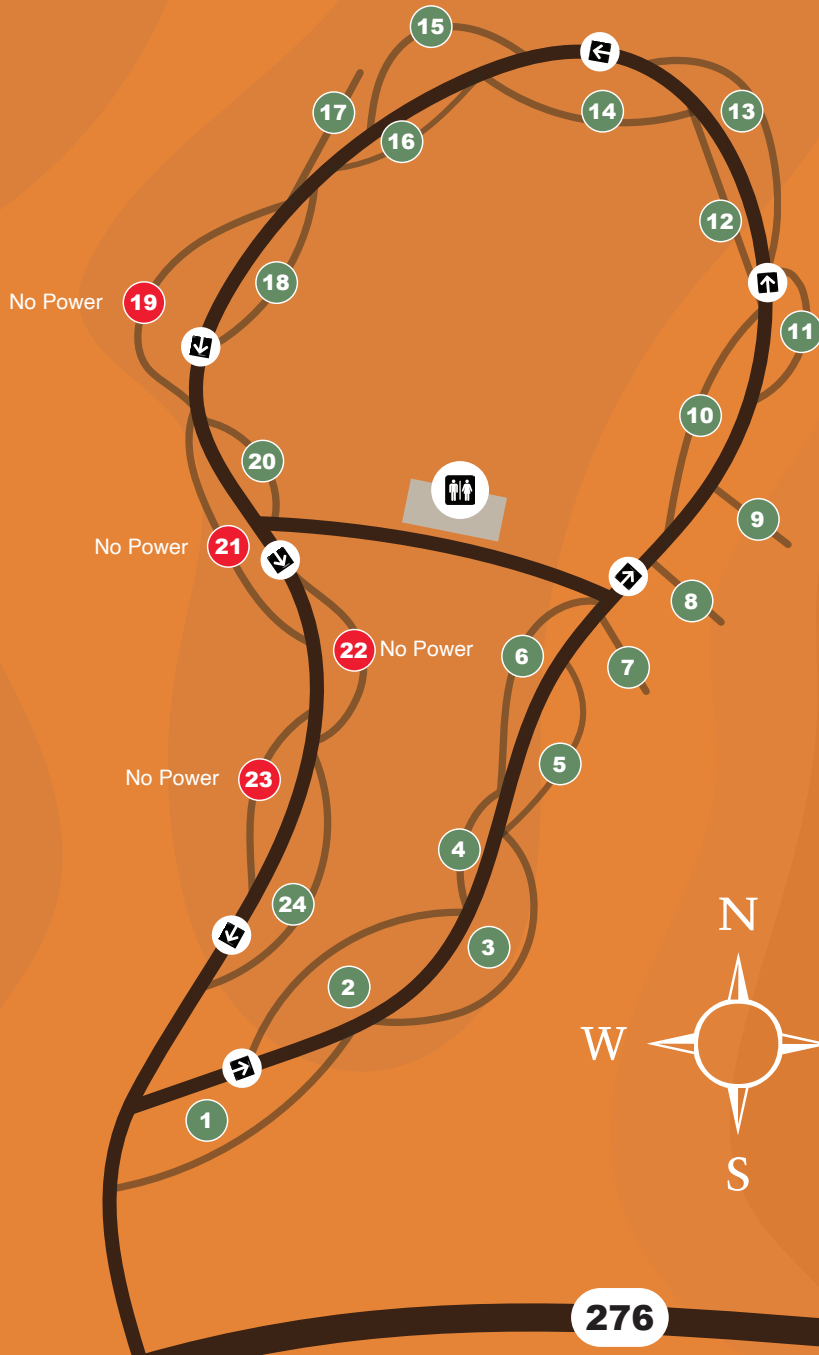

# BULLFROG PAINTED HILLS RV PARK

1 - 24 RV spaces

30 AMP  
Outlets

Running  
Water

Sewer

Restrooms & Showers  
Womens code: 125  
Mens code: 521

One Way

Marina & Boat Rentals    Lodge & Restaurant

Fuel Station

276

276