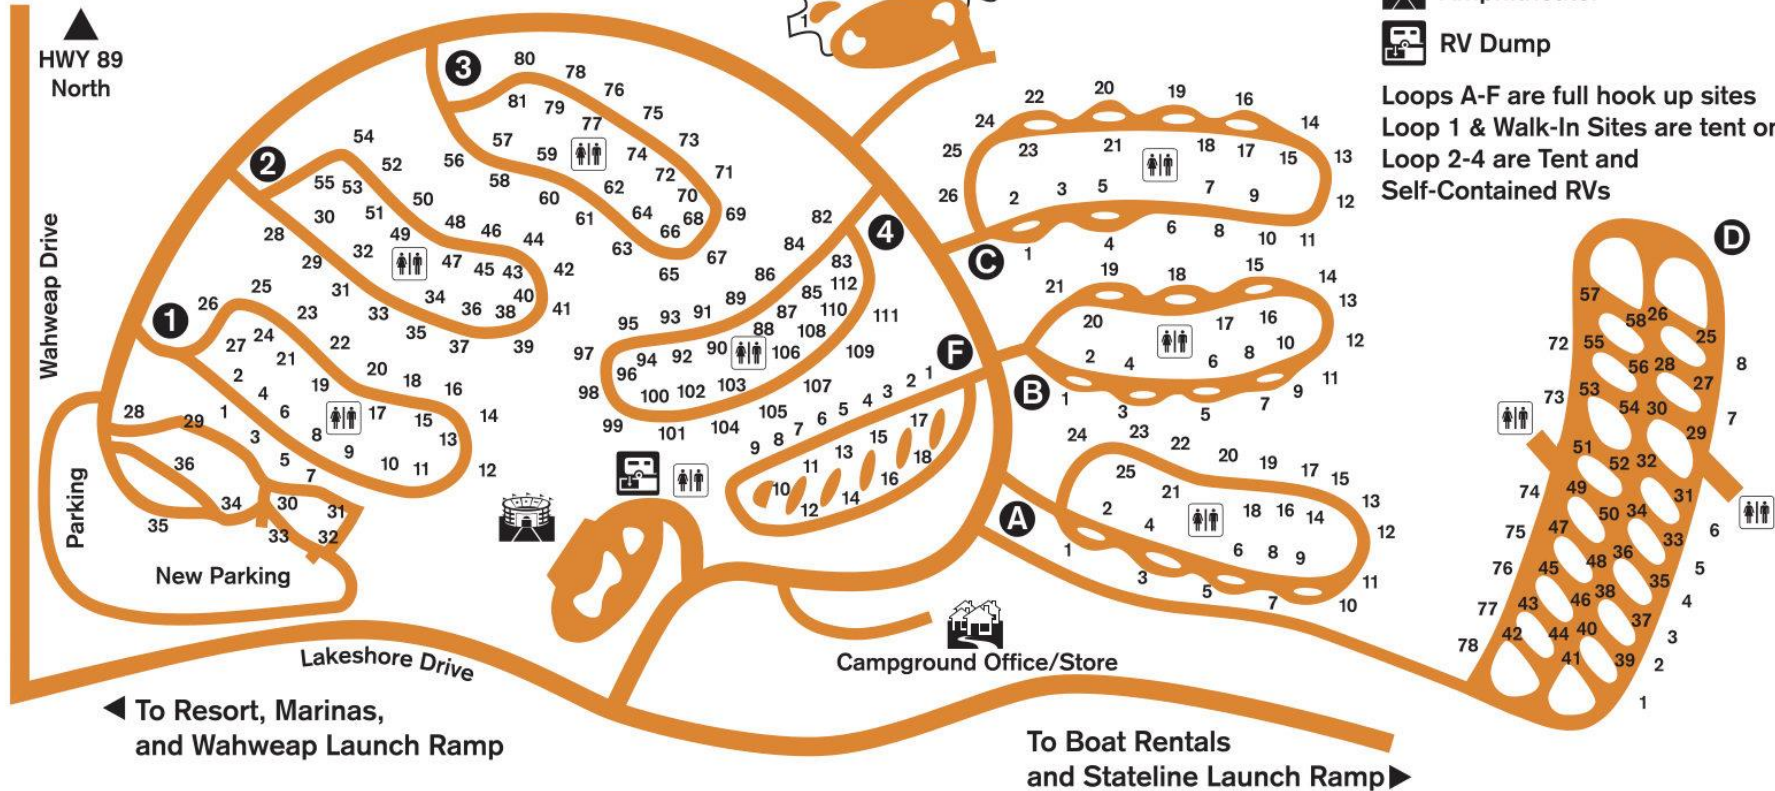

Wahweap Campground & RV Park

Your site # _____

CHECK OUT: 11AM

Store Hours
 _____ Am to _____ PM

-  Group Area
-  Registration, Store, Laundry and Showers
-  Restrooms
-  Amphitheater
-  RV Dump

Loops A-F are full hook up sites
 Loop 1 & Walk-In Sites are tent only
 Loop 2-4 are Tent and Self-Contained RVs

WahWeap Campground
 100 Lakeshore Drive
 Page, Arizona 86040

Reservation: (800) 528-6154
 Office: (928) 645-1059
 Lodge Office: (928) 645-2433

SHOWERS: \$3.00 (3 Tokens) Time Limit-Approx. 08 minutes
 SHOWERS AND LAUNDRY OPEN 24/7
 WASHER: \$3.50 (14 quarters) DRYERS: \$2.00 (8 quarters)

QUIET HOURS: 10PM-6AM
 *GENERATORS must be turned off
 during these hours

Emergency after hours call 911